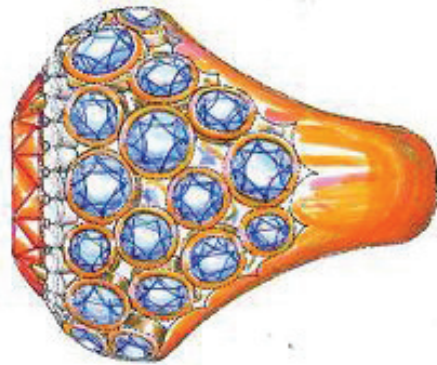

STUDY FOR A RING
 White and Rose gold
 White diamonds - Blue Sapphires - Mandarin Garnet

SCALE 2:1

SCALE 1:1

18KT. WHITE AND ROSE GOLD RING P. 25000 € -
 → WGT. DIAM. CF. 0.86% (28 STONES)
 → BLUE SAPPHIRES CF. 1400 € (50 STONES ±)
 → MANDARIN GARNET CF. 2779