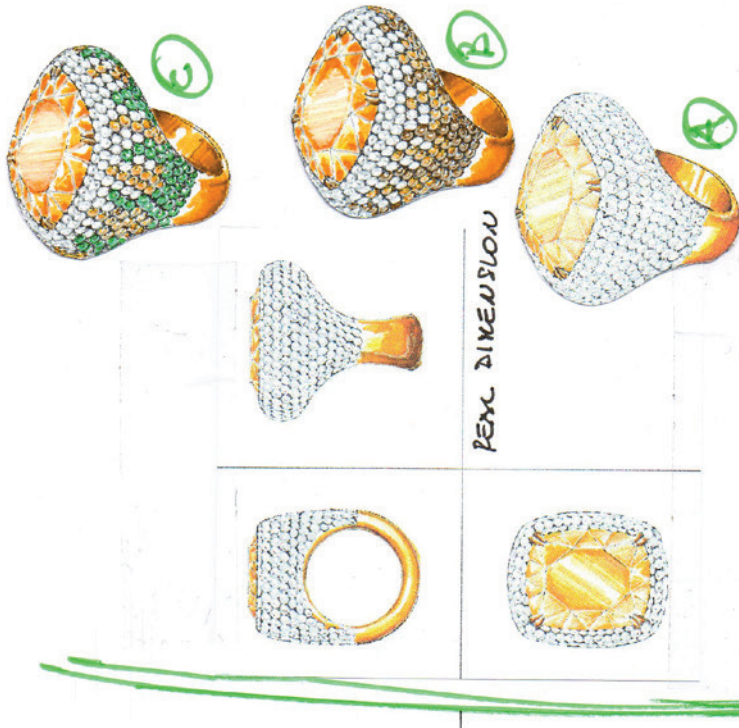

# PONTICELLO I T A L Y

CASE STUDY

STUDY FOR A RING  
White and Yellow gold

FOR YELLOW AND WHITE RINGS  
FOR YOUR YELLOW SAPH. OF 1936

PENC. DIMENSION

*Los/2011*

SCALE 2:1