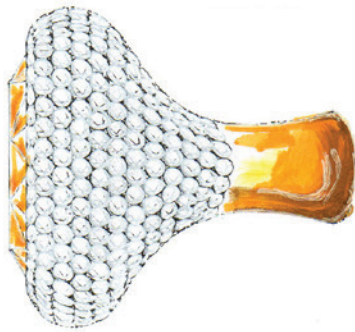

# PONTICELLO I T A L Y

CASE STUDY

STUDY FOR A RING  
White and Yellow gold

FOR YELLOW AND WHITE RINGS  
FOR YOUR YELLOW SAPH. OF 1936

PENC. DIMENSION

*Los/2011*

SCALE 2:1